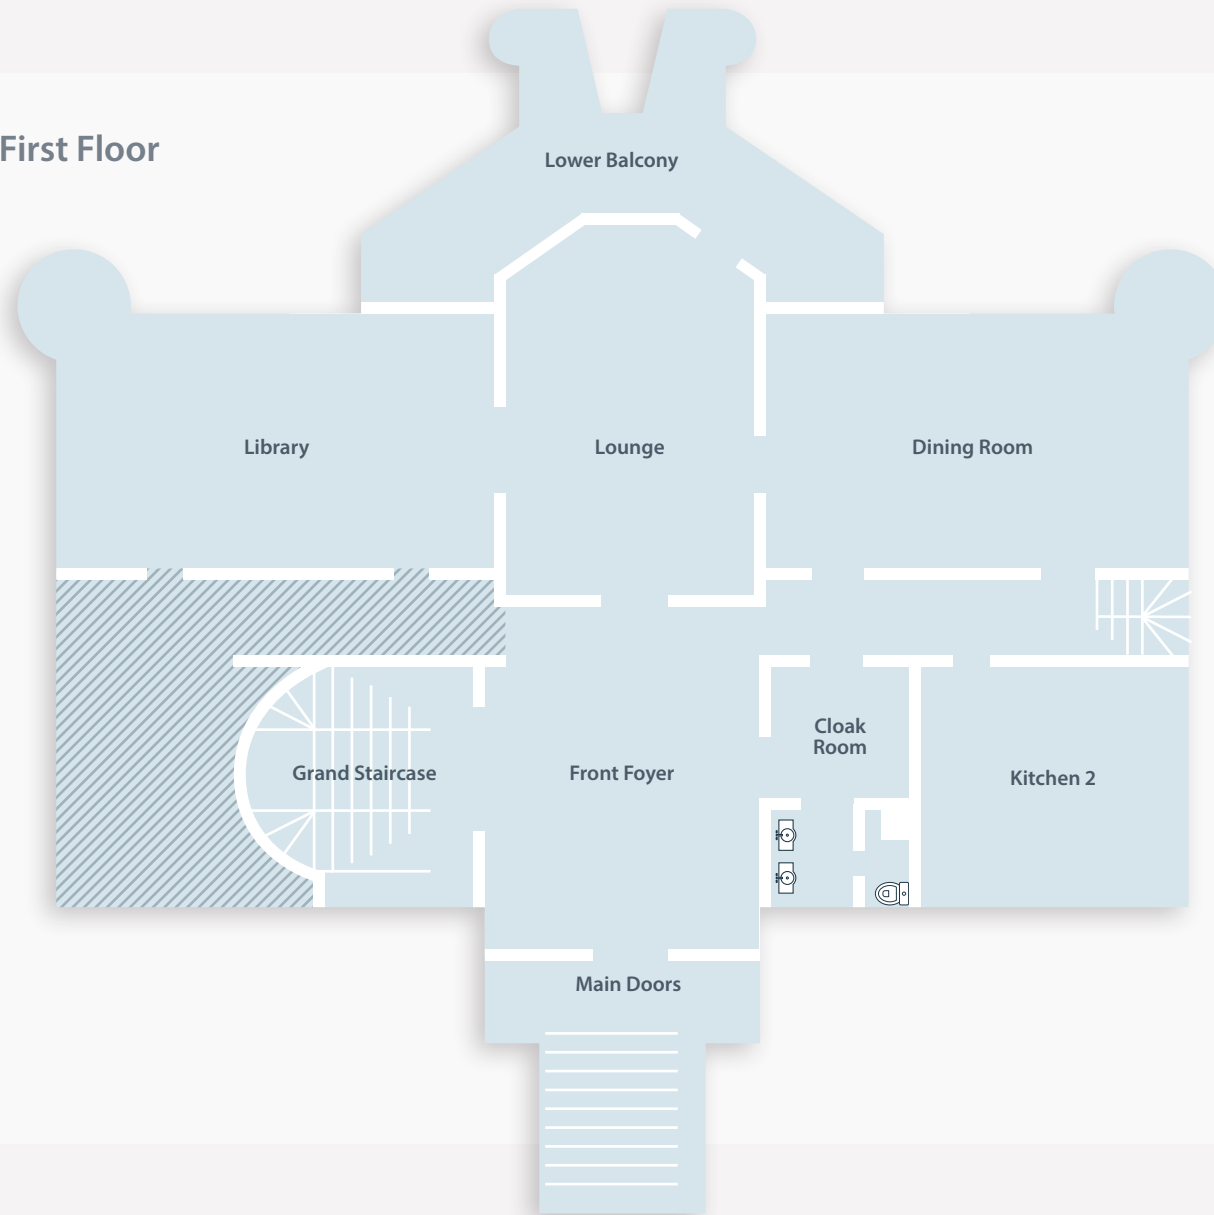

Chateau de la Valouze
Floor Plan 2017

Chateau de la Valouze

Floor Plan 2017

Ground Floor

Bed Sizes

- S = Single
- D = Double
- Q = Queen
- K = King

Chateau de la Valouze Floor Plan 2017

First Floor

Bed Sizes

- S = Single
- D = Double
- Q = Queen
- K = King

Chateau de la Valouze

Floor Plan 2017

Second Floor

Bed Sizes

- S = Single
- D = Double
- Q = Queen
- K = King

Chateau de la Valouze

Floor Plan 2017

Top Floor

Bed Sizes

S = Single
D = Double
Q = Queen
K = King