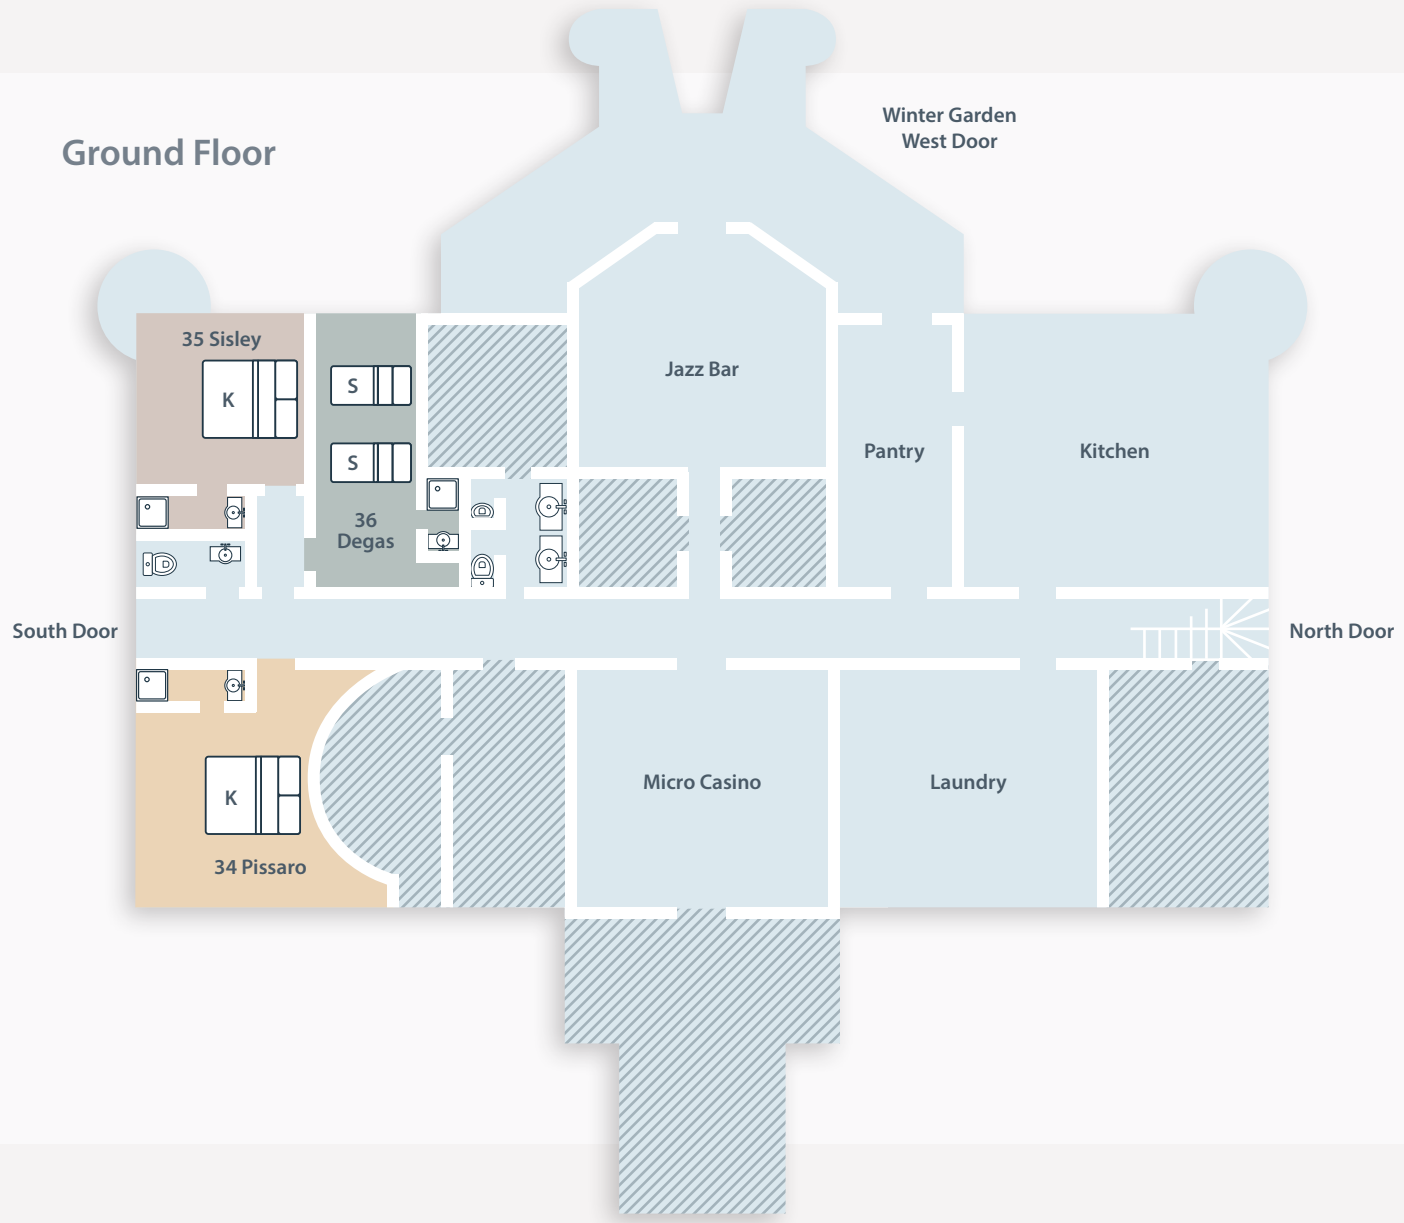

Chateau de la Valouze
Floor Plan 2017

Chateau de la Valouze

Floor Plan 2017

Ground Floor

Bed Sizes

- S = Single
- D = Double
- Q = Queen
- K = King

Chateau de la Valouze Floor Plan 2017

First Floor

Bed Sizes

- S = Single
- D = Double
- Q = Queen
- K = King

Chateau de la Valouze

Floor Plan 2017

Second Floor

Bed Sizes

- S = Single
- D = Double
- Q = Queen
- K = King

Chateau de la Valouze

Floor Plan 2017

Top Floor

Bed Sizes

S = Single
D = Double
Q = Queen
K = King