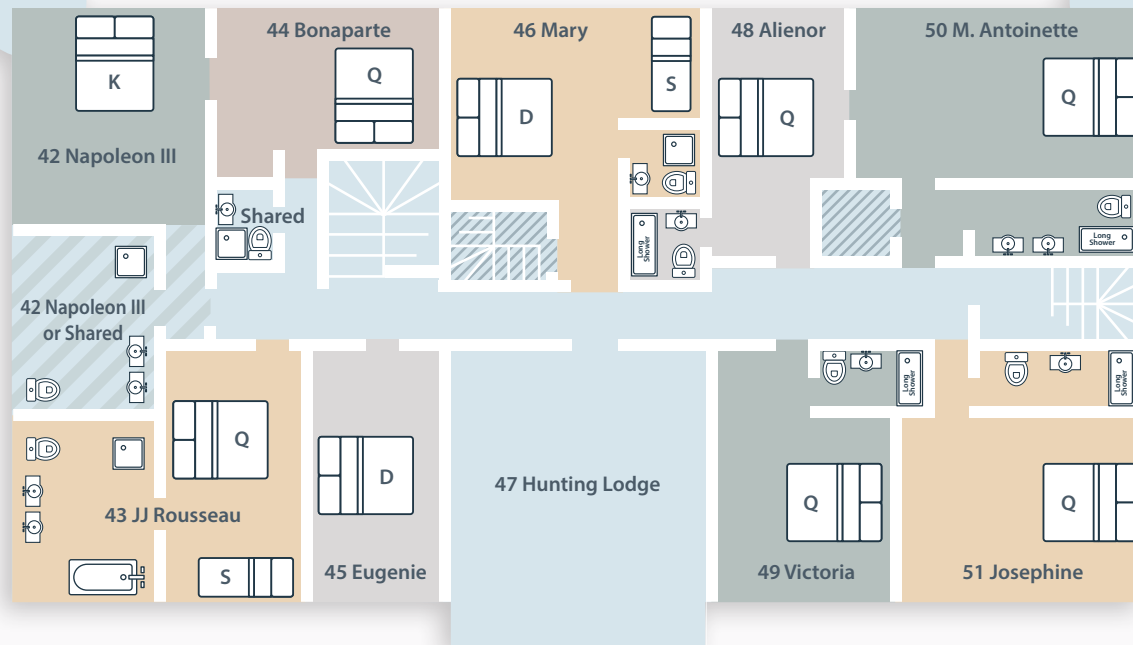

Chateau de la Valouze
Floor Plan 2017

Chateau de la Valouze

Floor Plan 2017

Ground Floor

Bed Sizes

- S = Single
- D = Double
- Q = Queen
- K = King

Chateau de la Valouze Floor Plan 2017

First Floor

Bed Sizes

- S = Single
- D = Double
- Q = Queen
- K = King

Chateau de la Valouze

Floor Plan 2017

Second Floor

Bed Sizes

- S = Single
- D = Double
- Q = Queen
- K = King

Chateau de la Valouze

Floor Plan 2017

Top Floor

Bed Sizes

S = Single
D = Double
Q = Queen
K = King